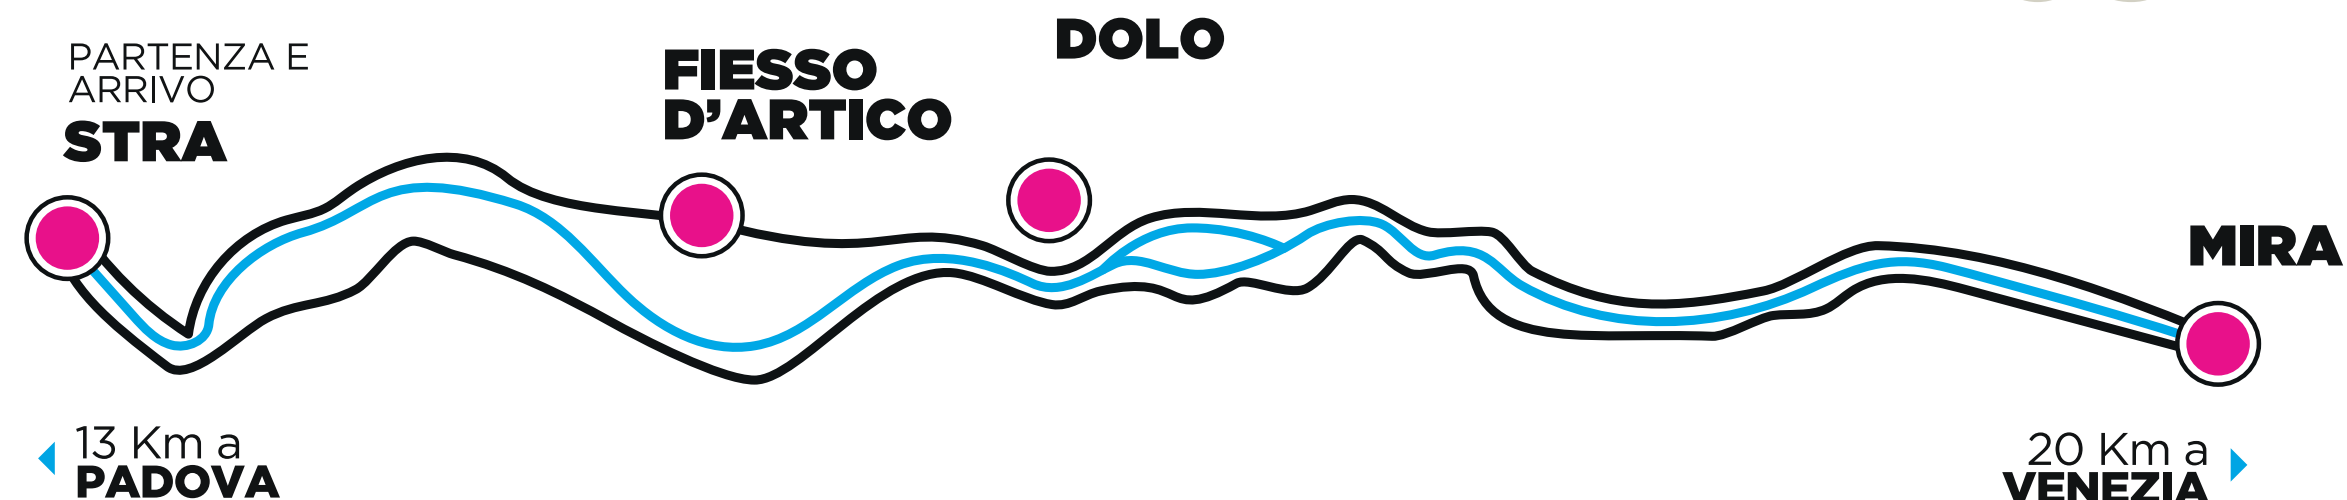

# DOG'S HALF MARATHON 2018

PARTENZA E ARRIVO

**STRA**  
VENEZIA

**08.04.2018**

**KM 21.097**

[WWW.DOGISHALFMARATHON.IT](http://WWW.DOGISHALFMARATHON.IT)